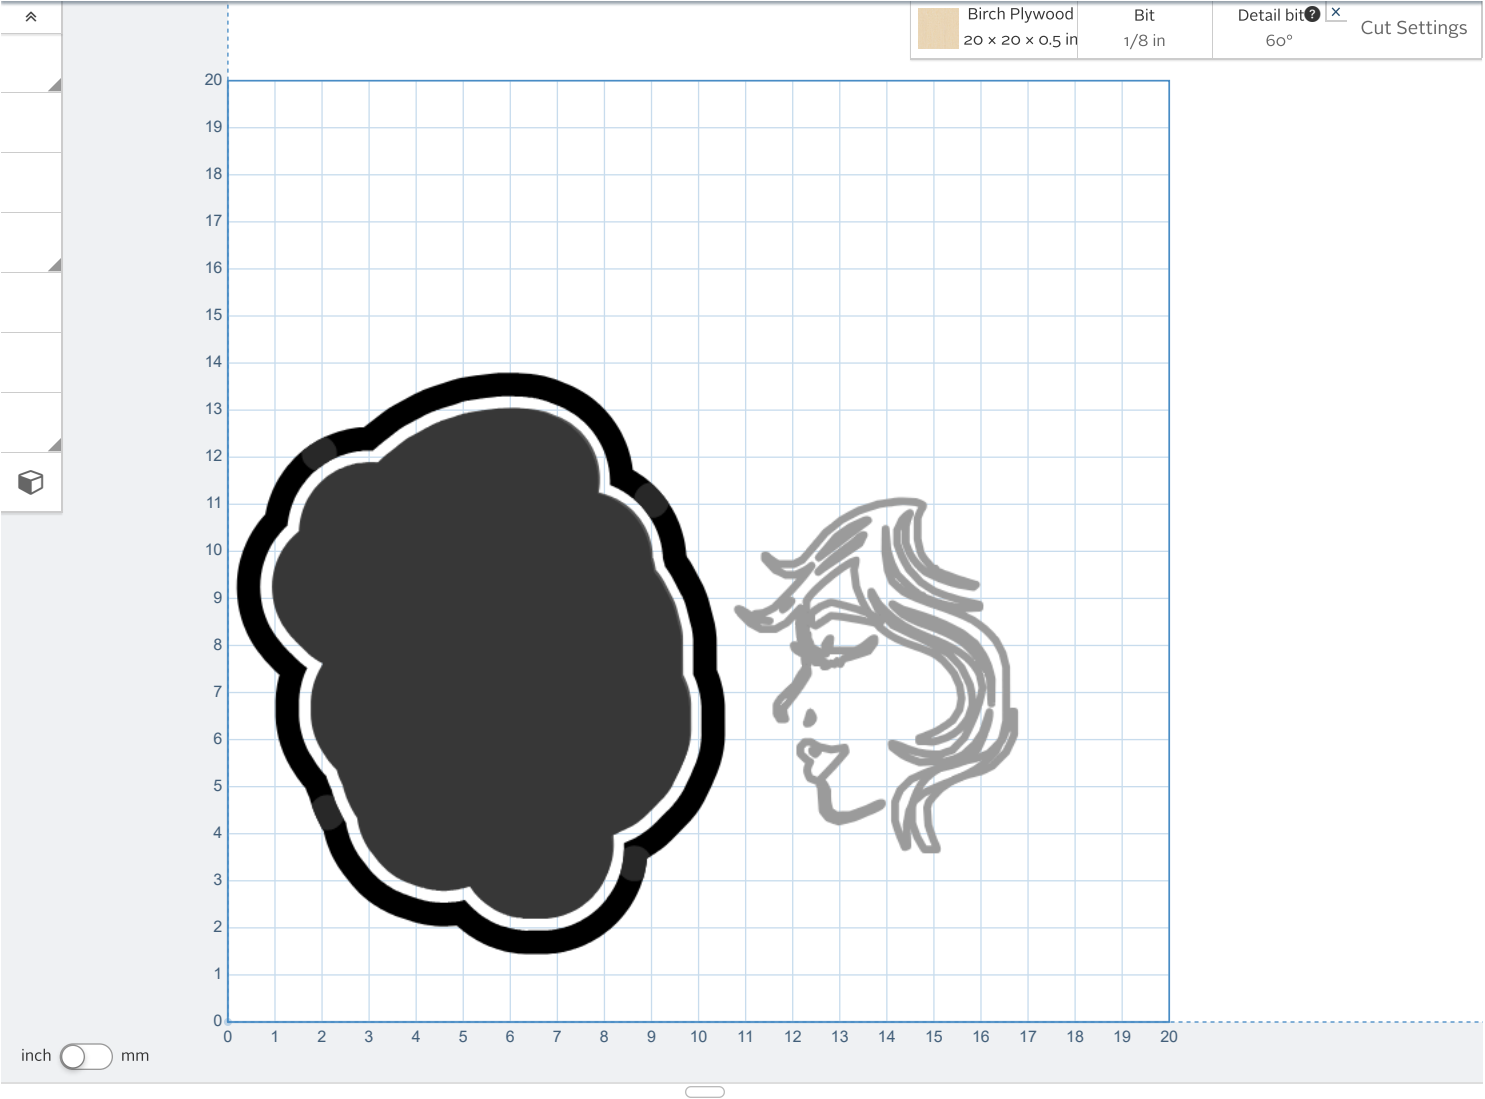

 Birch Plywood 20 x 20 x 0.5 in	Bit 1/8 in	Detail bit  60°	Cut Settings
--	---------------	---	--------------

Workpieces for "Untitled" 